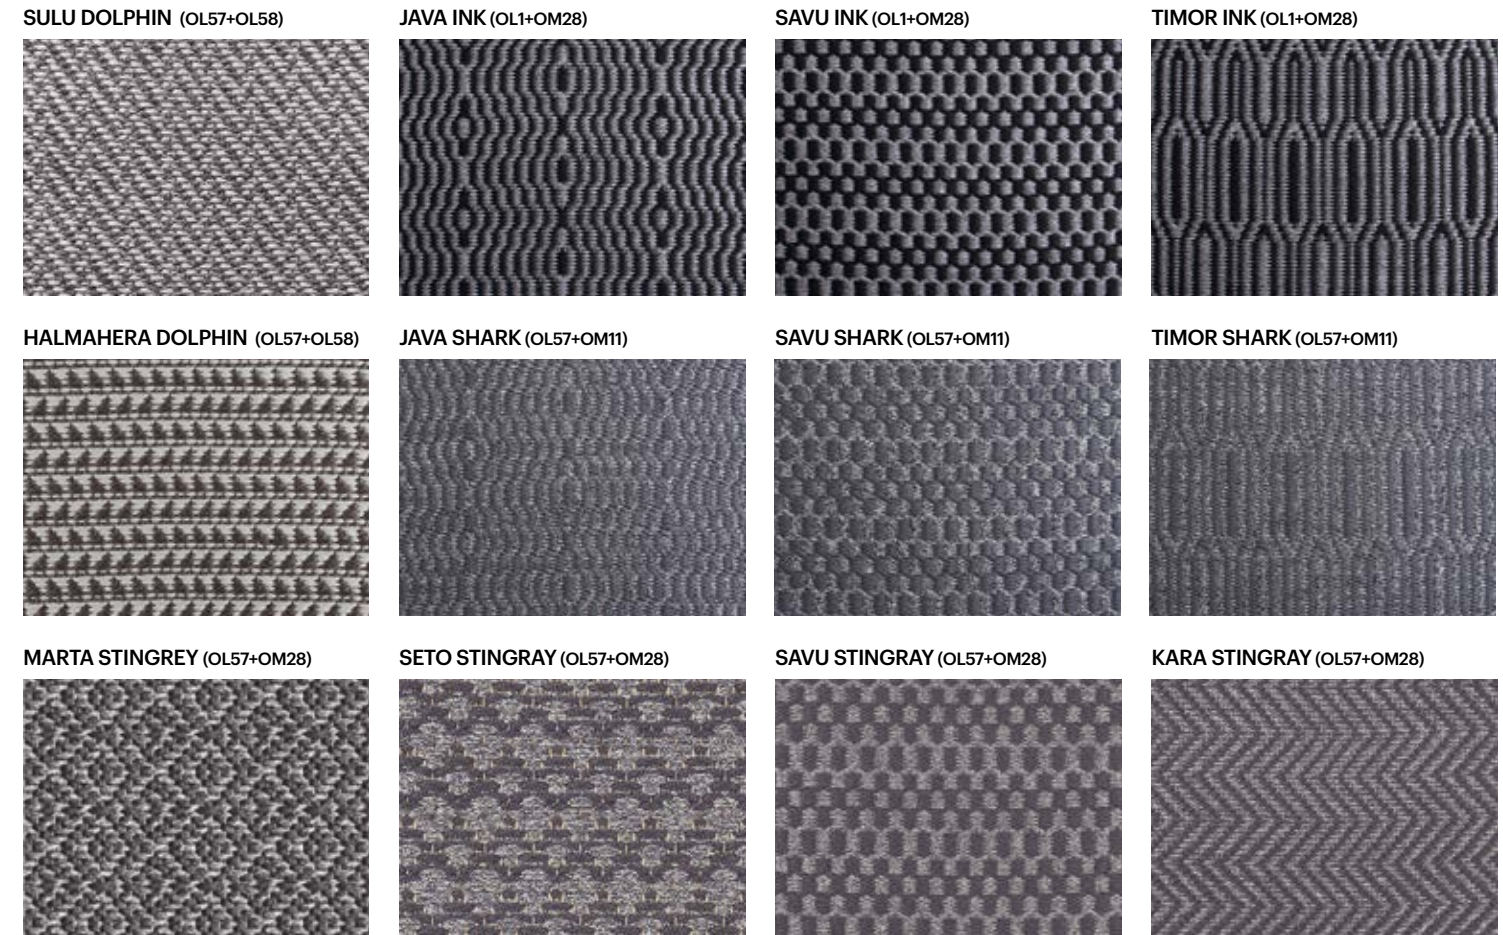

SAVU SHALLOW (OL11+OM7)

SETO SHALLOW (OL11+OM7)

SETO SAND DOLLAR (OM18+OL64)

CERAM CORAL INTENSE (OM19+OL64)