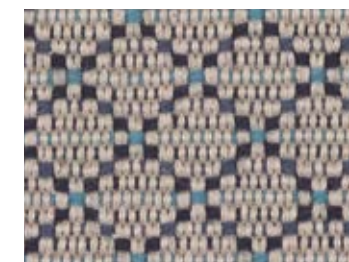

GRAPHITE

MUSTARD

PASSION

SEA

PETROL

INDIGO

BLACK