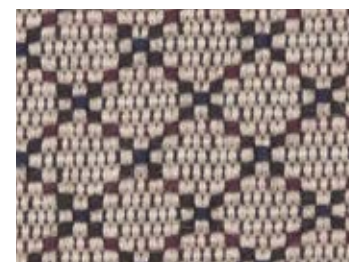

GRAPHITE

MUSTARD

PASSION

SEA

PETROL

INDIGO

BLACK