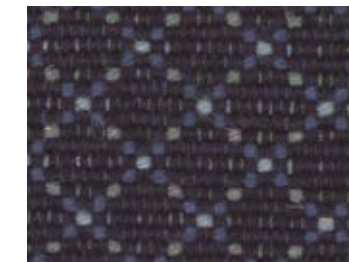

GRAPHITE

MUSTARD

PASSION

SEA

PETROL

INDIGO

BLACK