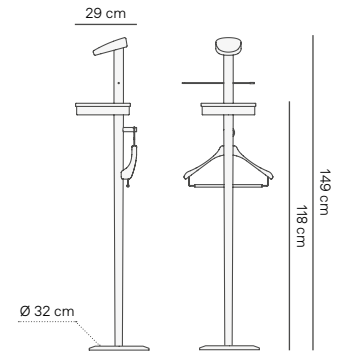

GALÁN M Valet Stand M

MODEL	REF.	PVP	Finishes / Acabado
Galán M Walnut	GANMNTEM	1.490 € *	Walnut / Graphite / Emperador marble Nogal / Grafito / Mármol Emperador
Galán M Black Ash	GANMBTSA	1.490 € *	Black stained ash / Graphite / Sahara Noir marble Fresno teñido negro / Grafito / Mármol Sahara Noir

Hanger: Solid walnut, manufactured by Toscanini

Marbles in stock: Emperador, Sahara Noir and Calacatta Gold.

* Optional metal parts in gold finish PVP · 1.490 €