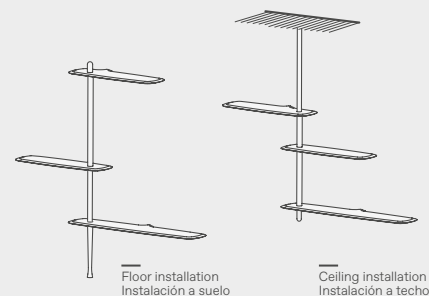

Fabricado en España de forma artesanal.

Manufactured in Spain following artisanal methods.

Rods & terminals: Natural solid walnut.

Shelves: Natural solid walnut, black lacquered MDF or walnut / black ash veneered.

CHARACTERISTICS CARACTERÍSTICAS

1. FLOOR AND CEILING INSTALLATION INSTALACIÓN A SUELO Y TECHO

It can be installed on the floor or suspended from the ceiling, alternating freestanding and fixed selves.

Permite la instalación desde el suelo o fijada al techo, alternando baldas fijas a pared o libres.