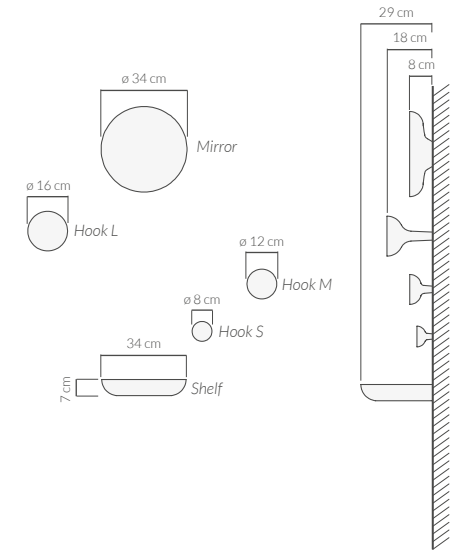

—
WELCOME COLLECTION
by Andrés Martínez
—

WELCOME Welcome

MODEL	REF.	PVP	Finishes / Acabado
Perchas S + M	WEN0000PSM	150 €	Walnut Nogal
Percha L	WEN0000PXL	120 €	Walnut Nogal
Balda	WEN00000B	260 €	Walnut Nogal
Espejo	WEN00000E	360 €	Walnut Nogal

Material: Natural solid walnut veneered wood.

SUGGESTED CONFIGURATIONS Configuraciones sugeridas

Perchas S + M
Percha L
Balda
Espejo

PVP · 890 €

Perchas S + M
Balda
Espejo

PVP · 770 €

Balda
Espejo

PVP · 620 €

Perchas S + M
Espejo

PVP · 510 €