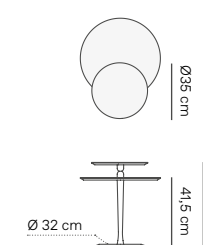

ESPEJO PIE Floor Mirror

MODEL	REF.	PVP	Finishes / Acabado
Espejo de Pie Walnut	ESPFNE	1.620 €	Walnut / Emperador marble Nogal / Mármol Emperador
Espejo de Pie Black Ash	ESPFBS	1.620 €	Black stained ash / Sahara Noir marble Fresno teñido Negro / Sahara Noir

Marbles in stock: Emperador, Sahara Noir and Calacatta Gold.

ESPEJO DE PARED Wall Mirror

MODEL	REF.	PVP	Finishes / Acabado
Espejo Pared Walnut	ESPWN	950€	Walnut Nogal
Espejo Pared Black Ash	ESPWB	950 €	Black stained Ash Fresno teñido Negro

ESPEJO BRISA Brisa Mirror

MODEL	REF.	PVP	Finishes / Acabado
Espejo Brisa Walnut	EBRIN	590 €	Walnut wood shades Chapas en madera de Nogal
Espejo Brisa Bronze	EBRINB	640 €	Walnut wood shades, bronze finished mirror Chapas en madera de Nogal, espejo acabado bronce

ESPEJO BRISA XL Brisa XL Mirror

MODEL	REF.	PVP	Finishes / Acabado
Espejo Brisa XL Walnut	EBRIXLN	960 €	Walnut wood shades Chapas en madera de Nogal
Espejo Brisa XL Bronze	EBRIXLNB	1.010 €	Walnut wood shades, bronze finished mirror Chapas en madera de Nogal, espejo acabado bronce

ESPEJO ESLABÓN Eslabon Mirror

MODEL	REF.	PVP	Finishes / Acabado
Espejo Eslabón Gold	EESLGN	540 €	Walnut / ring in gold finish Nogal / Aro acabado dorado
Espejo Eslabón Black	EESLNN	540 €	Walnut / ring in black finish Nogal / Aro acabado negro

CONSOLA Console table

MODEL	REF.	PVP	Finishes / Acabado
Consola Walnut	CN	1.180 €	Walnut Nogal
	CNM	1.580 €	Walnut / Emperador marble Nogal / Mármol Emperador
Consola Black Ash	CNBM	1.580 €	Black stained ash / Sahara Noir marble Fresno teñido Negro / Mármol Sahara Noir

MESITA S & M Table S & M

MODEL	REF.	PVP	Finishes / Acabado
Mesita S	MES	780 €	Walnut Nogal
Mesita M	MEM	980 €	Walnut Nogal
	MEMM	1.380 €	Walnut / Emperador marble Nogal / Mármol Emperador

Marbles in stock: Emperador, Sahara Noir and Calacatta Gold.