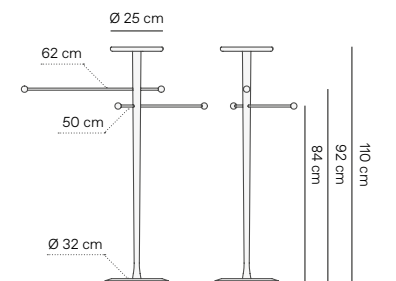

TOALLERO Towel Stand

MODEL	REF.	PVP	Finishes / Acabado
Toallero Walnut	TOANE	1.360 €	Walnut / Emperador marble / Polished brass Nogal / Mármol Emperador / Latón pulido
Toallero Black ash	TOABS	1.360 €	Black ash / Sahara Noir / Brass painted in Black Fresno negro / Sahara Noir / Latón pintado negro

Marbles in stock: Emperador, Sahara Noir and Calacatta Gold.