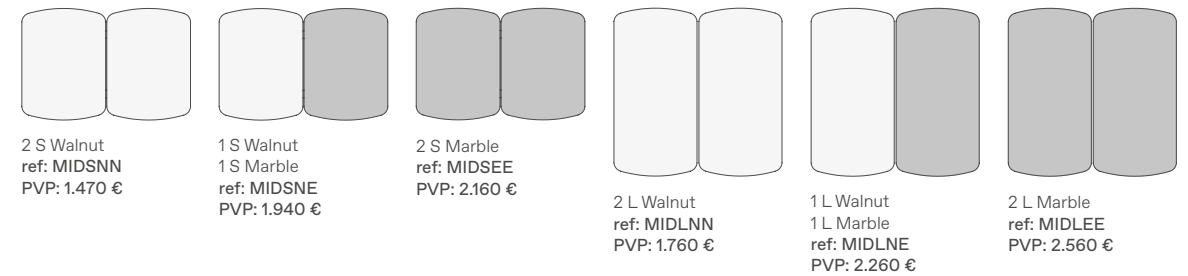

CONFIGURATIONS / CONFIGURACIONES