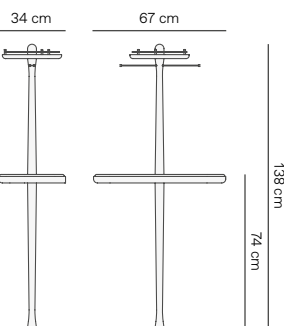

BAR Bar cabinet

MODEL	REF.	PVP	Finishes / Acabado
Bar Walnut	BNMG	2.450 €	Walnut / Emperador marble / Polished brass Nogal / Mármol Emperador / Latón pulido
Bar Black ash	BBMSG	2.450 €	Black ash / Sahara Noir / Polished brass Fresno negro / Sahara Noir / Latón pulido

Marbles in stock: Emperador, Sahara Noir and Calacatta Gold.