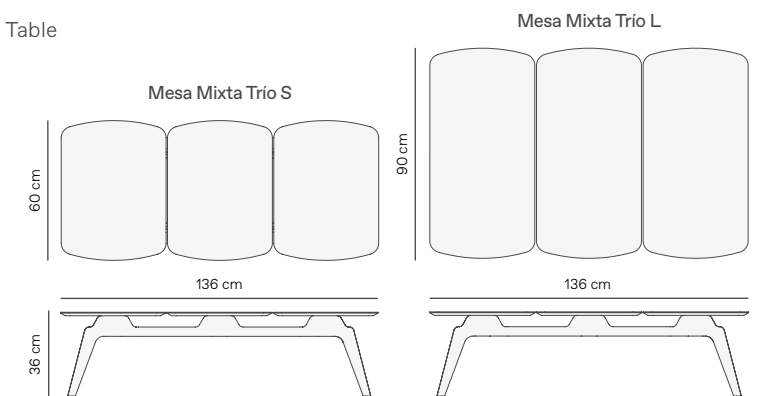

MESA MIXTA TRÍO Mixta Trio Coffee Table

Top: Natural walnut veneered or marble.
Structure: Natural solid walnut.

Marbles: Emperador, Sahara Noir and Calacatta Gold.
*Extra 150 € for each Calacatta table top.