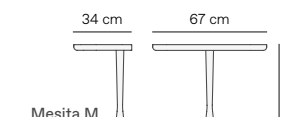

MESITA S & M Table S & M

MODEL	REF.	PVP	Finishes / Acabado
Mesita S	MES	780 €	Walnut Nogal
Mesita M	MEM	980 €	Walnut Nogal
	MEMM	1.380 €	Walnut / Emperador marble Nogal / Mármol Emperador

Marbles in stock: Emperador, Sahara Noir and Calacatta Gold.

MESA VAIVÉN Vaivén Side Table

MODEL	REF.	PVP	Finishes / Acabado
Mesa Vaivén N	VANME	1.090 €	Walnut / Emperador marble Nogal / Mármol Emperador
Mesa Vaivén B	VABMS	1.090 €	Black stained ash / Sahara Noir marble Fresno teñido Negro / Mármol Sahara Noir

Marbles in stock: Emperador, Sahara Noir and Calacatta Gold.

The upper top allows a circular movement to adapt the table to any position.
La parte superior permite un movimiento circular para adaptar la mesa a cualquier posición.