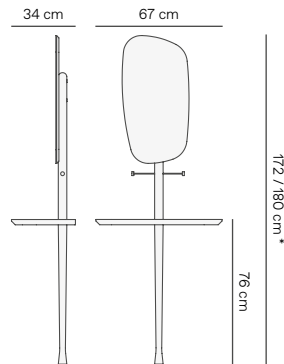

Marbles in stock: Emperador, Sahara Noir and Calacatta Gold.

*Mirror can be adjusted in two heights and two positions:
Vertical mirror · 172 / 180 cm Horizontal mirror · 157 / 164 cm

TOCADOR Vanity table