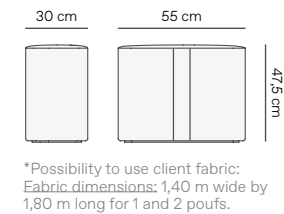

MODEL	REF.	PVP	Finishes / Acabado
Pouf velvet	PTTR08	630 €	Blush pink velvet Terciopelo rosa
	PTTG10	630 €	Pewter grey velvet Terciopelo gris
	PTTC17	630 €	Sesame cream velvet Terciopelo crema
Pouf client's fabric	PTC	520 €	Client's fabric Tela cliente