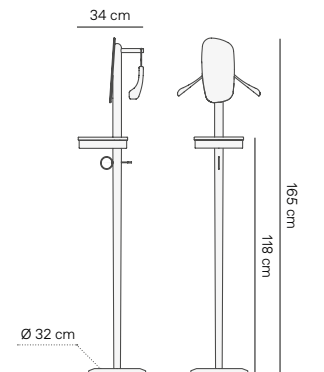

GALÁN W Valet Stand W

MODEL	REF.	PVP	Finishes / Acabado
Galán W Walnut	GANFNGEM	1.690 € *	Walnut / Polished brass / Emperador marble Nogal / Latón pulido / Mármol Emperador
Galán W Black Ash	GANFBGSA	1.690 € *	Black stained ash / Polished brass / Sahara Noir marble Fresno teñido negro / Latón pulido / Mármol Sahara Noir

Hanger: Solid walnut, manufactured by Toscanini

Marbles in stock: Emperador, Sahara Noir and Calacatta Gold.

* Optional metal parts in graphite finish PVP · 1.690 €