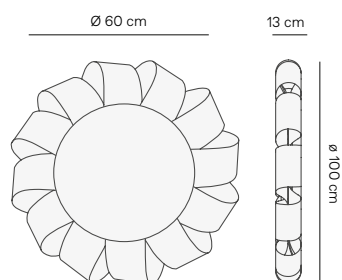

ESPEJO BRISA XL Brisa XL Mirror

MODEL	REF.	PVP	Finishes / Acabado
Espejo Brisa XL Walnut	EBRIXLN	960 €	Walnut wood shades Chapas en madera de Nogal
Espejo Brisa XL Bronze	EBRIXLNB	1.010 €	Walnut wood shades, bronze finished mirror Chapas en madera de Nogal, espejo acabado bronce