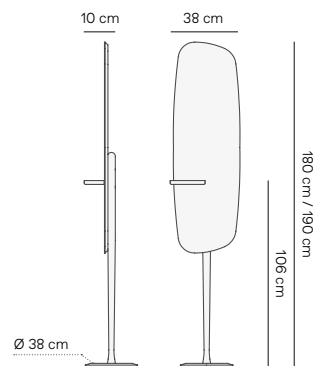

ESPEJO PIE Floor Mirror

MODEL	REF.	PVP	Finishes / Acabado
Espejo de Pie Walnut	ESPFNE	1.620 €	Walnut / Emperador marble Nogal / Mármol Emperador
Espejo de Pie Black Ash	ESPFBS	1.620 €	Black stained ash / Sahara Noir marble Fresno teñido Negro / Sahara Noir

Marbles in stock: Emperador, Sahara Noir and Calacatta Gold.