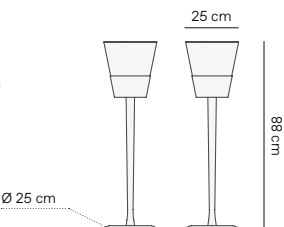

CHAMPAGNERA Champagne bucket

MODEL	REF.	PVP	Finishes / Acabado
Champagnera G	CHNMD	750 €	Walnut / Emperador Marble / Glass / Gold finished aluminum Nogal / Mármol Emperador / Cristal / Aluminio acabado dorado
Champagnera T	CHNMT	750 €	Black ash / Sahara Noir / Glass / Black finished aluminum Fresno negro / Sahara Noir / Cristal / Aluminio acabado negro

Marbles in stock: Emperador, Sahara Noir and Calacatta Gold.