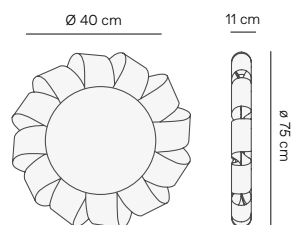

ESPEJO BRISA Brisa Mirror

MODEL	REF.	PVP	Finishes / Acabado
Espejo Brisa Walnut	EBRIN	590 €	Walnut wood shades Chapas en madera de Nogal
Espejo Brisa Bronze	EBRINB	640 €	Walnut wood shades, bronze finished mirror Chapas en madera de Nogal, espejo acabado bronce