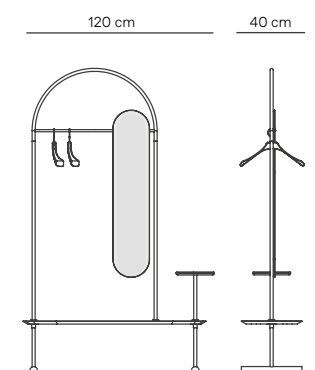

ARCO Clothes Rack

MODEL	REF.	PVP	Finishes / Acabado
ARCO	ARCNGN ARCNSA	2.590€ 2.390€	Gold finish metal / Walnut Dark graphite finish metal / Walnut / Sahara Noir
ARCO 1	ARCNGN01 ARCNSA01	2.450€ 2.250€	Gold finish metal / Walnut Dark graphite finish metal / Walnut / Sahara Noir
ARCO 2	ARCNGN02 ARCNSA02	2.000€ 1.800€	Gold finish metal / Walnut Dark graphite finish metal / Walnut / Sahara Noir
ARCO 3	ARCNGN03 ARCNSA03	1.990€ 1.790€	Gold finish metal / Walnut Dark graphite finish metal / Walnut / Sahara Noir
ARCO 4	ARCNGN04 ARCNSA04	1.740€ 1.540€	Gold finish metal / Walnut Dark graphite finish metal / Walnut / Sahara Noir
HANGUER	PERNG01 PERNB01	70€ 70€	Gold finish metal / Walnut Dark graphite finish metal / Walnut