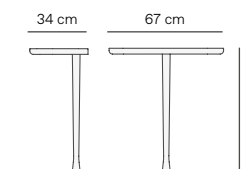

CONSOLA Console table

MODEL	REF.	PVP	Finishes / Acabado
Consola Walnut	CN	1.180 €	Walnut Nogal
	CNM	1.580 €	Walnut / Emperador marble Nogal / Mármol Emperador
Consola Black Ash	CNBM	1.580 €	Black stained ash / Sahara Noir marble Fresno teñido Negro / Mármol Sahara Noir