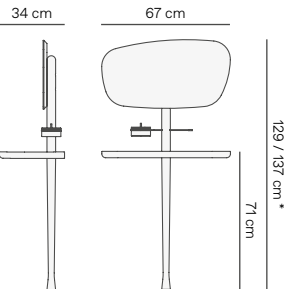

TOCADOR Vanity table

MODEL	REF.	PVP	Finishes / Acabado
Tocador Walnut	TON	1.980 €	Walnut / Polished brass Nogal / Latón pulido
	TONME	2.380 €	Walnut / Emperador marble / Polished brass Nogal / Mármol Emperador / Latón pulido
Tocador Black Ash	TOBMS	2.380 €	Black Ash / Sahara Noir / Polished brass Fresno Negro / Sahara Noir / Latón pulido

Marbles in stock: Emperador, Sahara Noir and Calacatta Gold.