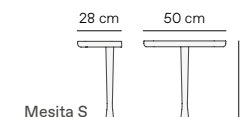

MESITA S & M Table S & M

MODEL	REF.	PVP	Finishes / Acabado
Mesita S	MES	780 €	Walnut Nogal
Mesita M	MEM	980 €	Walnut Nogal
	MEMM	1.380 €	Walnut / Emperador marble Nogal / Mármol Emperador

Marbles in stock: Emperador, Sahara Noir and Calacatta Gold.

MESA VAIVÉN Vaivén Side Table

MODEL	REF.	PVP	Finishes / Acabado
Mesa Vaivén N	VANME	1.090 €	Walnut / Emperador marble Nogal / Mármol Emperador
Mesa Vaivén B	VABMS	1.090 €	Black stained ash / Sahara Noir marble Fresno teñido Negro / Mármol Sahara Noir

Marbles in stock: Emperador, Sahara Noir and Calacatta Gold.

The upper top allows a circular movement to adapt the table to any position.
La parte superior permite un movimiento circular para adaptar la mesa a cualquier posición.