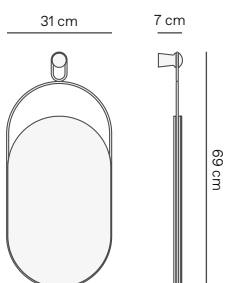

ESPEJO ESLABÓN Eslabon Mirror

MODEL	REF.	PVP	Finishes / Acabado
Espejo Eslabón Gold	EESLGN	540 €	Walnut / ring in gold finish Nogal / Aro acabado dorado
Espejo Eslabón Black	EESLNN	540 €	Walnut / ring in black finish Nogal / Aro acabado negro