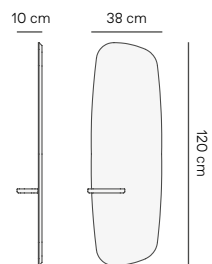

ESPEJO DE PARED Wall Mirror

MODEL	REF.	PVP	Finishes / Acabado
Espejo Pared Walnut	ESPWN	950€	Walnut Nogal
Espejo Pared Black Ash	ESPWB	950 €	Black stained Ash Fresno teñido Negro