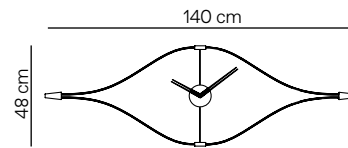

LOOK L140cm · H48cm

Model	REF.	PVP	Finishes / Acabado
Look	LON000NN	790€	Black fiberglass, walnut central box and hands. Fibra negra, caja central y agujas en nogal.