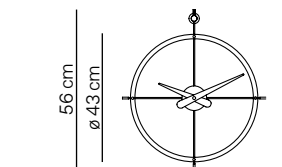

DOS PUNTOS PREMIUM GOLD ø43cm · H56cm

Model	REF.	PVP	Finishes / Acabado
Dos Puntos Premium Gold	DPREMG	790 €	Rings and central box in polished brass, hands in walnut wood. Aros y caja central en latón pulido, agujas en nogal.