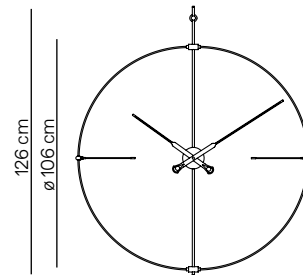

BILBAO PREMIUM ø106cm · H126cm

Model	REF.	PVP	Finishes / Acabado
Bilbao Premium Walnut	BINPREM	940 €	Ring in brass finish, hands and central box in walnut wood. Aro acabado latón, agujas y caja central en nogal.
	BINPREMN	940 €	Ring in black fiberglass, hands and central box in walnut wood. Aro en fibra de vidrio negra, agujas y caja central en nogal.
Bilbao Premium Oak	BIRPREMN	940 €	Ring in black fiberglass, hands and central box in oak wood. Aro en fibra de vidrio negra, agujas y caja central en roble.