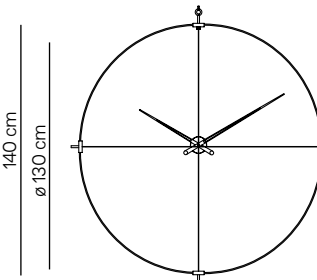

DELMORI ø130cm · H140cm

Model	REF.	PVP	Finishes / Acabado
Delmori	DEN000NN	1.290€	Black fiberglass, chromed brass box, hands in walnut. Fibra negra, caja central en latón cromado, agujas en nogal.
	DEN000BN	1.290€	White fiberglass, chromed brass box, hands in walnut. Fibra blanca, caja central en latón cromado, agujas en nogal.
Delmori G	DEG000NN	1.290€	Black fiberglass, polished brass box, hands in walnut. Fibra negra, caja central en latón pulido, agujas en nogal.