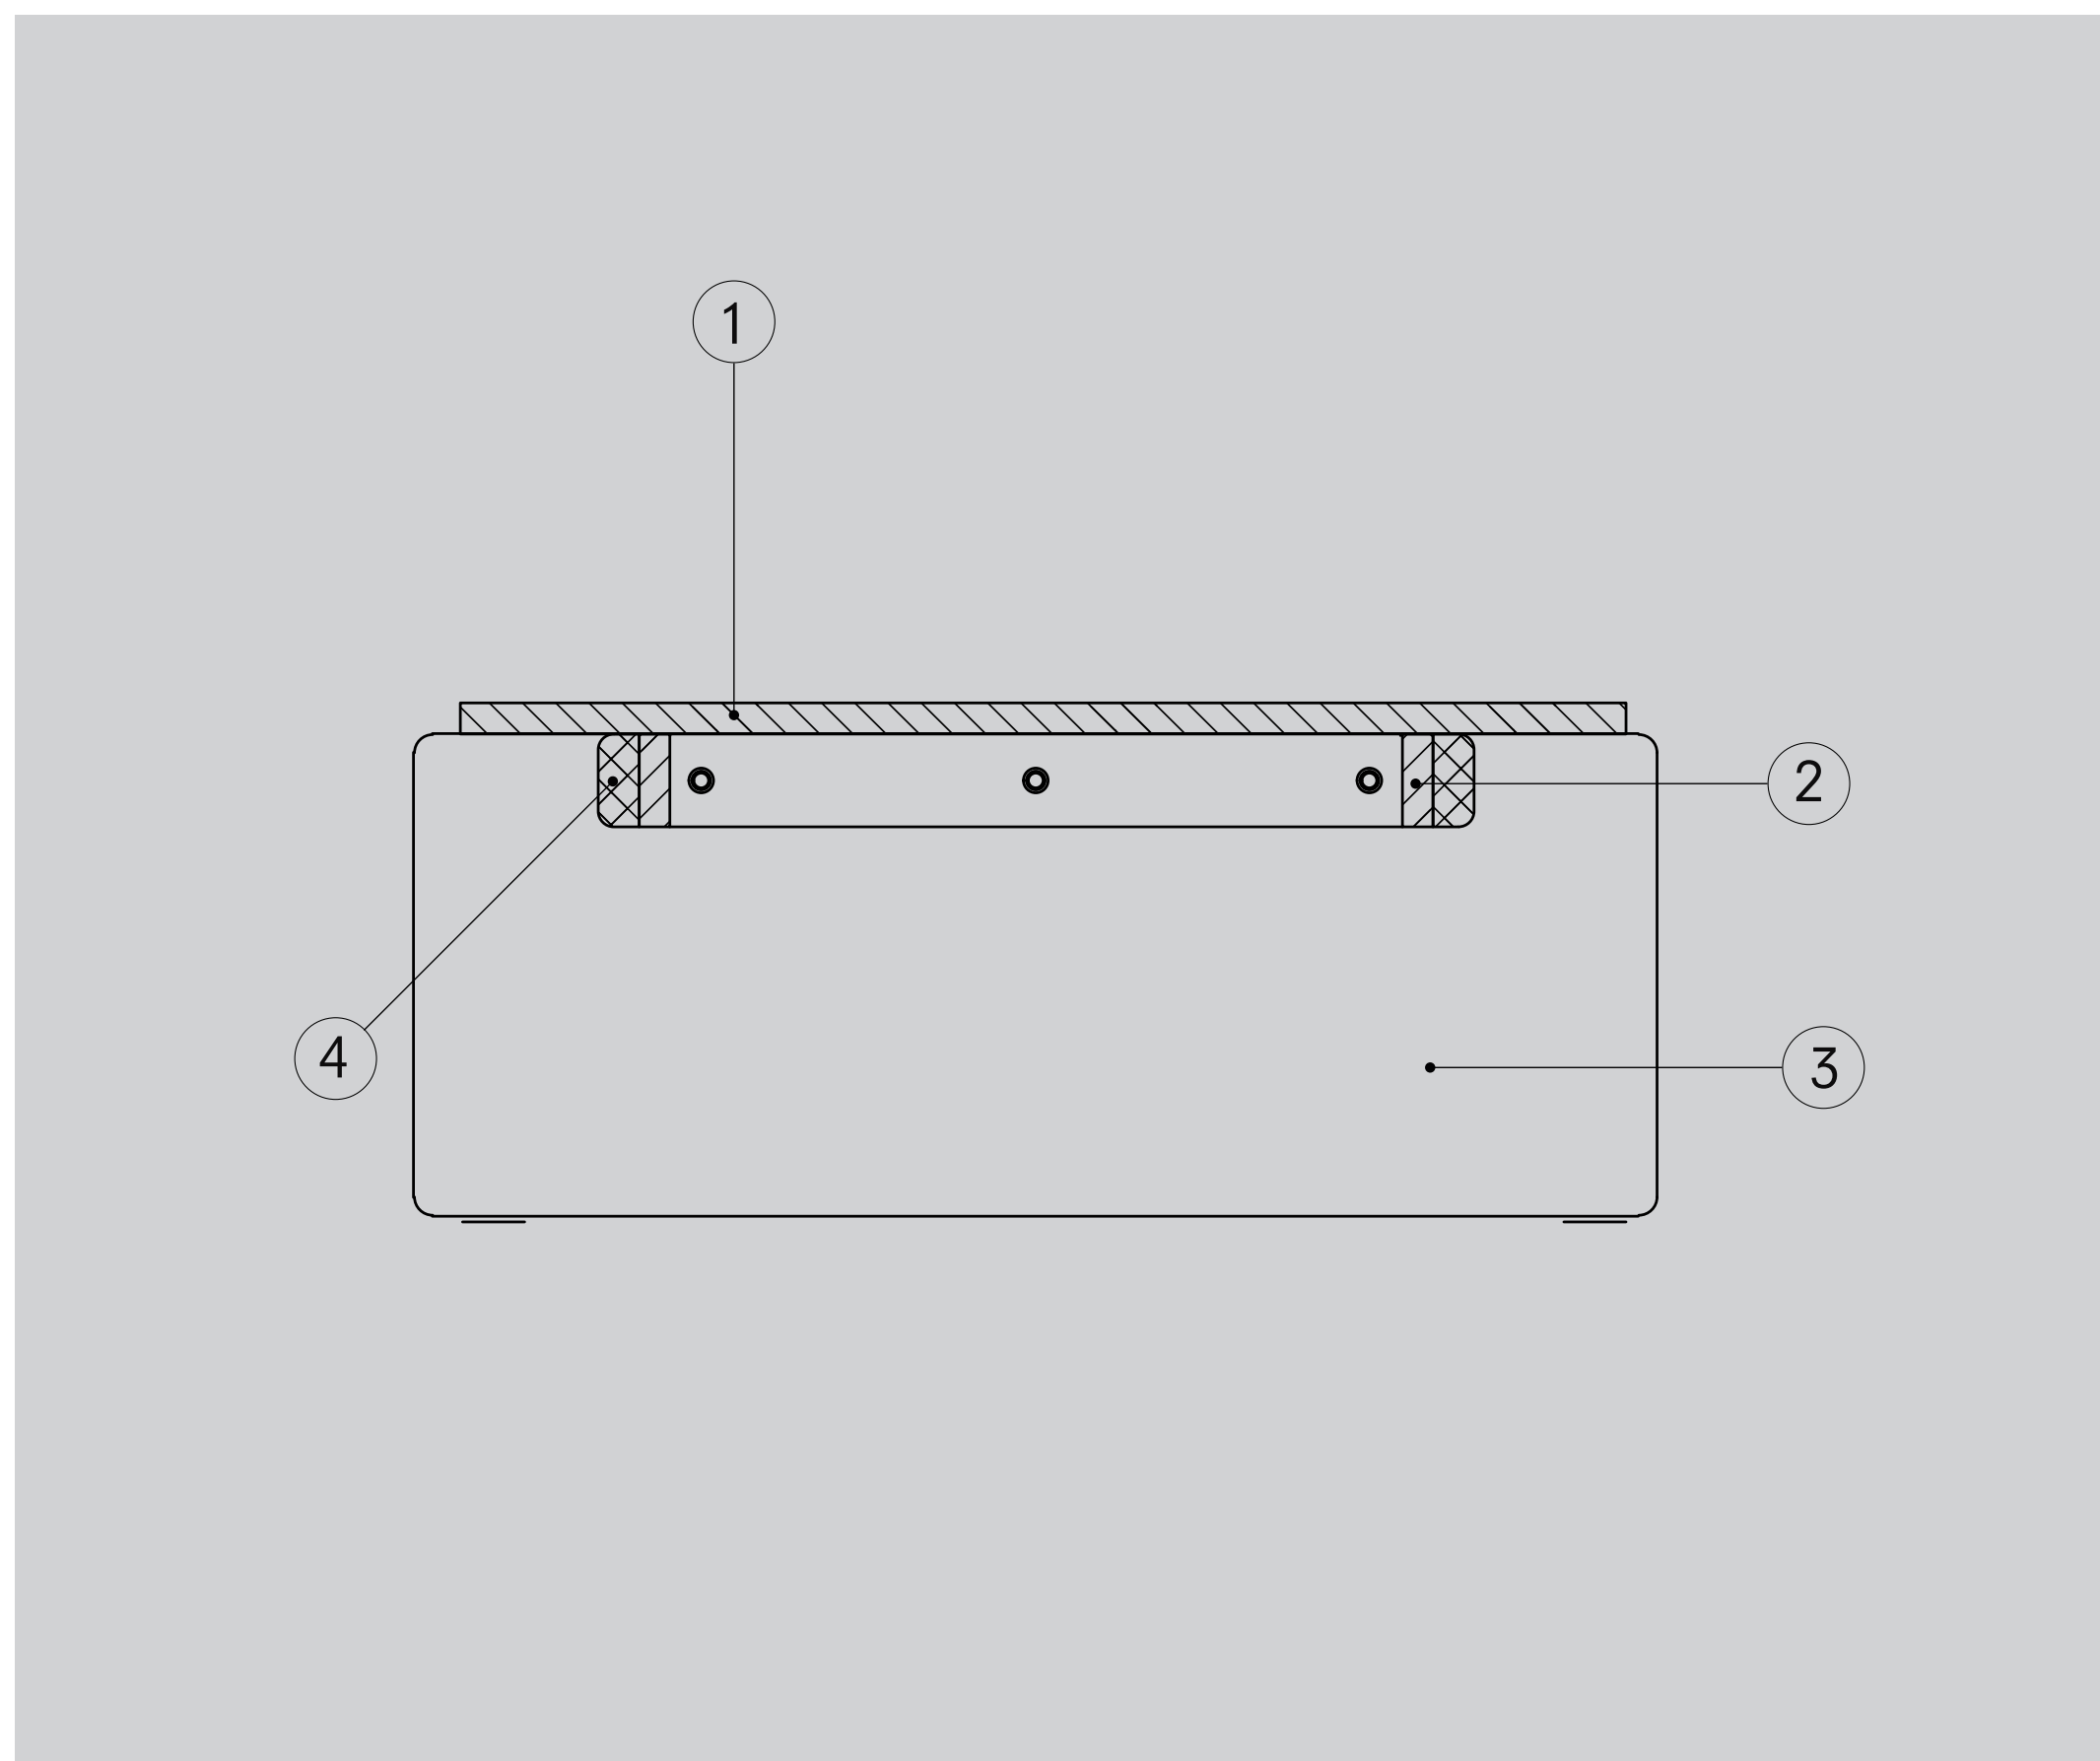

AXIS OUTDOOR.

AXIS OUTDOOR. TABLES.

AXIOA45X45
45 x 50 H42
17.72" x 19.69" H16.54"

AXIO45X45
45 x 50 H30
17.72" x 19.69" H11.81"

AXIO102X102
102 x 107 H30
40.16" x 42.13" H11.81"

TECHNICAL SPECIFICATIONS.

INNER CONSTRUCTION CONSTRUCTION INTERIEURE CONSTRUCCIÓN INTERIOR