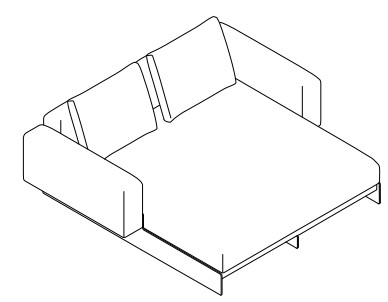

SLEOPT72
72 x 93 H39
28.35" x 36.61" H15.35"

SLEOB96
96 x 86 H78
37.80" x 33.86" H30.71"

AXIO102X102
102 x 107 H30
40.16" x 42.13" H11.81"

AXIO45X45
45 x 50 H30
17.72" x 19.69" H11.81"

AXIOA45X45
45 x 50 H42
17.72" x 19.69" H16.54"

AXIS OUTDOOR. TABLES.

SLEDD OUTDOOR.

SLEDD OUTDOOR. SOFAS.

SLEOS160
160 x 93 H78
62.99" x 36.61" H30.71"
IOZ.

SLEOSD160
160 x 93 H78
62.99" x 36.61" H30.71"
DER.

SLEDD OUTDOOR.

SLEDD OUTDOOR. SOFAS.

AXIS OUTDOOR. TABLES.

SLEOB96
96 x 86 H78
37.80" x 33.86" H30.71"

AXIOA45X45
45 x 50 H42
17.72" x 19.69" H16.54"

SLEDD OUTDOOR.

SLEDD OUTDOOR. SOFAS.

SLEODB180
180 x 162 H78
70.87" x 63.78" H30.71"

TECHNICAL SPECIFICATIONS.

INNER CONSTRUCTION CONSTRUCTION INTERIEURE CONSTRUCCIÓN INTERIOR