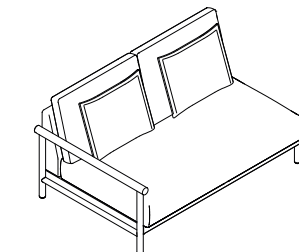

SILOSI145
145 x 97 H80
57.09" x 38.19" H31.50"
IZQ.