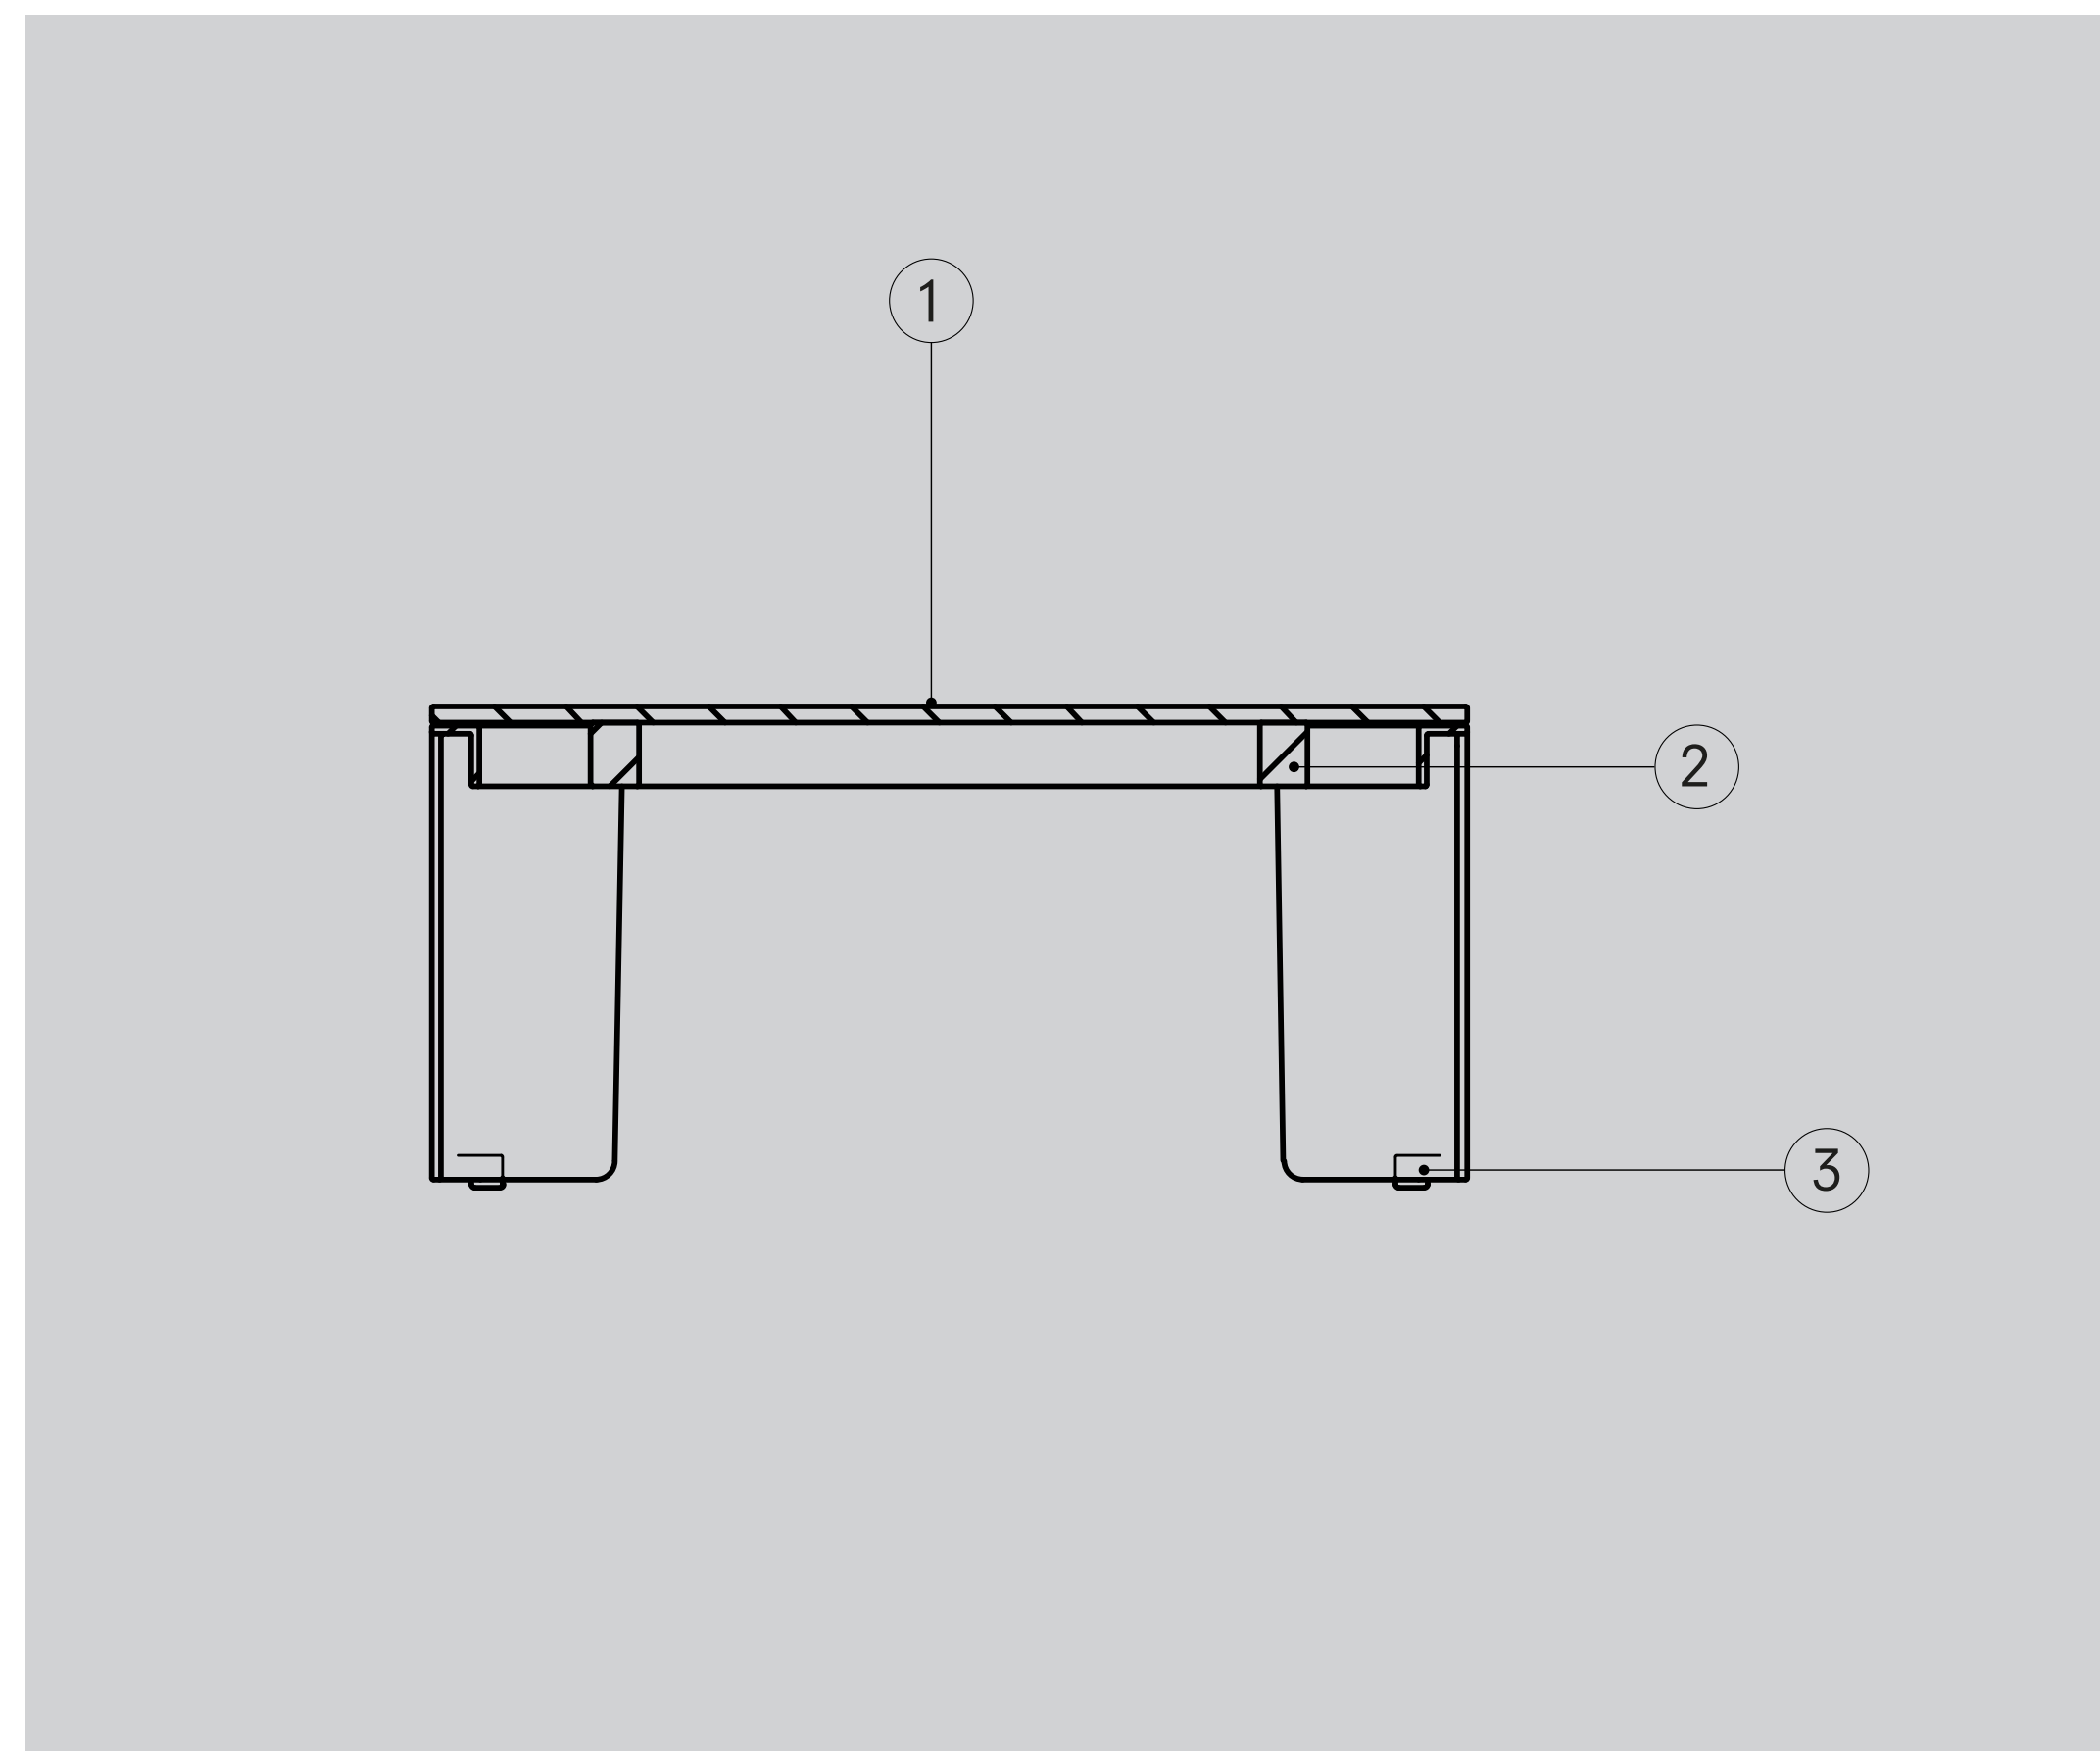

BENE.

BENE. TABLES.

BENO45X45
45 x 45 H42
17.72"x 17.72" H16.54"

BENO45X45
45 x 45 H30
17.72"x 17.72" H11.81"

BENO125X65
125 x 65 H30
49.21"x 25.59" H11.81"

TECHNICAL SPECIFICATIONS.

INNER CONSTRUCTION CONSTRUCTION INTERIEURE CONSTRUCCIÓN INTERIOR