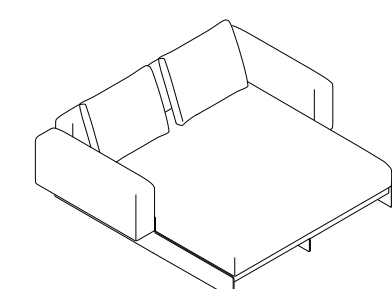

SLEOSD230
230 x 93 H78
90.55"x 36.61" H30.71"
DER.

SOFA WITHOUT ARMS. CANAPÉ SANS ACCOUDOIRS. SOFÁ SIN BRAZOS.

SLEOS0140
140 x 93 H78
55.12"x 36.61" H30.71"

CORNER. ANGLE. RINCÓN.

SLEOR93
93 x 93 H78
36.61"x 36.61" H30.71"

SLEOPR93
93 x 93 H39
36.61"x 36.61" H15.35"

CHAISE LONGUE

SLEOCLI90
90 x 162 H78
35.43"x 63.78" H30.71"
IZQ.

SLEOCLD90
90 x 162 H78
35.43"x 63.78" H30.71"
DER.

DAYBED.

SLEODB180
180 x 162 H78
70.87"x 63.78" H30.71"

OTTOMAN. POUF. OTTOMAN.

SLEOPT72
72 x 93 H39
28.35"x 36.61" H15.35"

SLEOPI70
70 x 93 H39
27.56"x 36.61" H15.35"

SLEOP88
88 x 78 H39
34.65"x 30.71" H15.35"

COMPOSED OF A BODY UPHOLSTERED WITH SPECIAL OUTDOOR FABRICS AND VERY SOFT CUSHIONS, THE MODULAR SOFA, THE ARMCHAIR AND THE SILENCE SYSTEM ARE BUILT FROM AN ALUMINIUM BASE TREATED WITH EPOXY PAINT WITH AN IROKO WOOD FRONT. IT RESTS ON THE GROUND ON A STRUCTURE MADE UP OF TWO ALUMINIUM TUBE ARMS CONNECTED TO EACH OTHER HORIZONTALLY BY TWO OTHER TUBES, ONE ALUMINIUM AND ANOTHER ABOVE WHICH ACTS AS THE ARMREST, MADE OF IROKO WOOD.