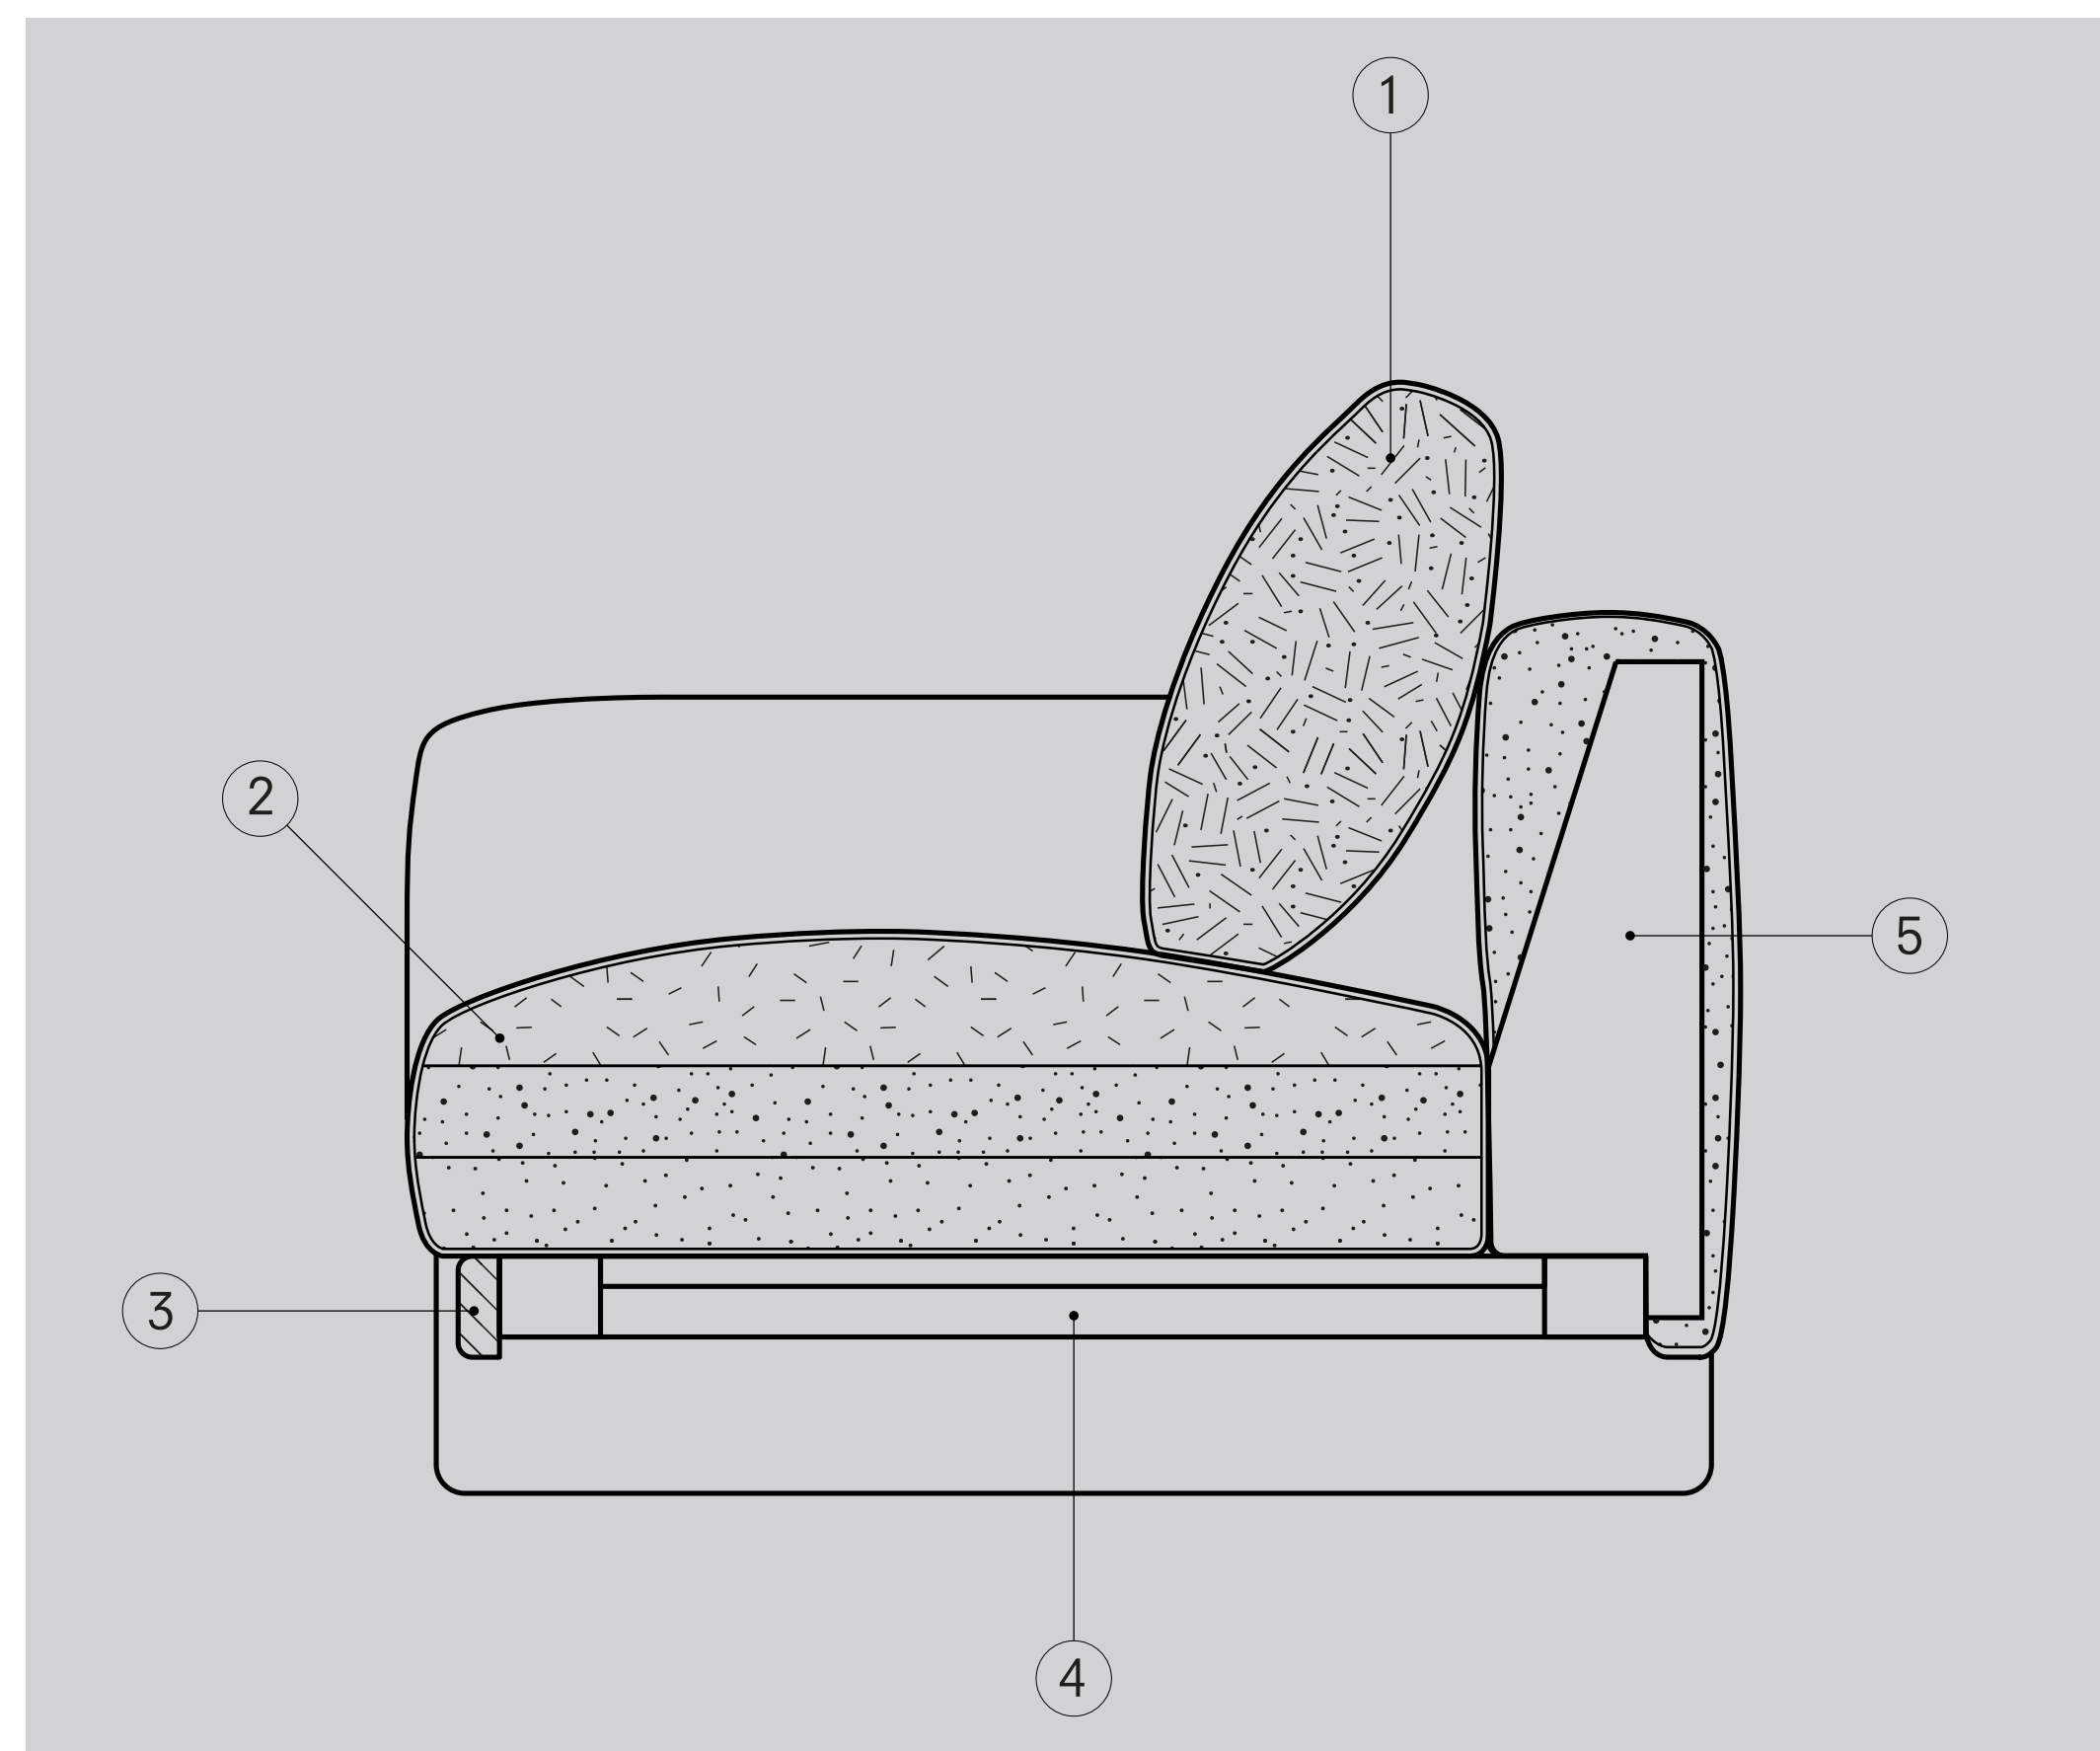

SLEOB96
96 x 86 H78
37.80" x 33.86" H30.71"

AXIOA45X45
45 x 50 H42
17.72" x 19.69" H16.54"

SLEDD OUTDOOR.

SLEDD OUTDOOR. SOFAS.

SLEODB180
180 x 162 H78
70.87" x 63.78" H30.71"

TECHNICAL SPECIFICATIONS.

INNER CONSTRUCTION CONSTRUCTION INTERIEURE CONSTRUCCIÓN INTERIOR