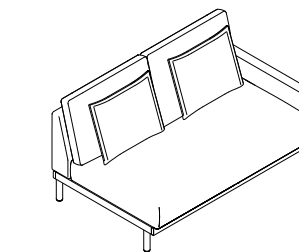

SILOSD145
145 x 97 H80
57.09" x 38.19" H31.50"
DER.