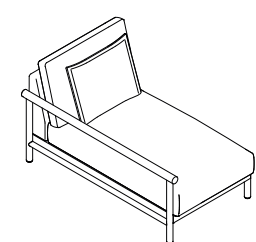

DIMENSIONS. SILENCE OUTDOOR.

ARMCHAIR. FAUTEUIL. BUTACA.

SILOB79
79 x 88 H80
31.10" x 34.65" H31.50"

SOFA. CANAPÉ. SOFÁ.

SILOS150
150 x 97 H80
59.06" x 38.19" H31.50"

SILOS220
220 x 97 H80
86.61" x 38.19" H31.50"

SOFA WITH 1 ARM. CANAPÉ AVEC 1 ACCOUDOIR. SOFÁ CON 1 BRAZO.

SILOSI145
145 x 97 H80
57.09" x 38.19" H31.50"
IZQ.

SILOSD145
145 x 97 H80
57.09" x 38.19" H31.50"
DER.

SILOSI215
215 x 97 H80
84.65" x 38.19" H31.50"
IZQ.

SILOSD215
215 x 97 H80
84.65" x 38.19" H31.50"
DER.

CORNER. ANGLE. RINCÓN.

SILOP97
97 x 97 H80
38.19" x 38.19" H31.50"

CHAISE LONGUE

SILOCLI85
85 x 136 H80
33.46" x 53.54" H31.50"
IZQ.

SILOCLD85
85 x 136 H80
33.46" x 53.54" H31.50"
DER.