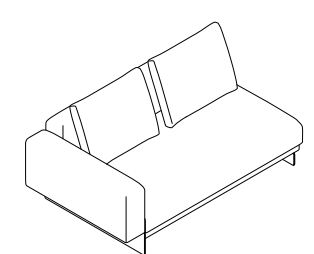

SLEDD OUTDOOR.

SLEDD OUTDOOR. SOFAS.

SLEOS160
160 x 93 H78
62.99" x 36.61" H30.71"
IZQ.

SLEOR93
95 x 93 H78
36.61" x 36.61" H30.71"

SLEOS0140
140 x 93 H78
55.12" x 36.61" H30.71"

SLEOPT72
72 x 93 H39
28.35" x 36.61" H15.35"

SLEOCL190
90 x 162 H78
35.43" x 63.78" H30.71"
IZQ.

SLEOCLD90
90 x 162 H78
35.43" x 63.78" H30.71"
DER.

SLEOB96
96 x 86 H78
37.80" x 33.86" H30.71"

AXIO102X102
102 x 107 H30
40.16" x 42.13" H11.81"

AXIO45X45
45 x 50 H30
17.72" x 19.69" H11.81"

AXIOA45X45
45 x 50 H42
17.72" x 19.69" H16.54"

AXIS OUTDOOR. TABLES.

SLEDD OUTDOOR.

SLEDD OUTDOOR. SOFAS.

SLEOS1160
160 x 93 H78
62.99" x 36.61" H30.71"
IZO.

SLEOR93
95 x 93 H78
36.61" x 36.61" H30.71"

SLEOS0140
140 x 93 H78
55.12" x 36.61" H30.71"

SLEOPT72
72 x 93 H39
28.35" x 36.61" H15.35"

SLEOB96
96 x 86 H78
37.80" x 33.86" H30.71"

AXIO102X102
102 x 107 H30
40.16" x 42.13" H11.81"

AXIO45X45
45 x 50 H30
17.72" x 19.69" H11.81"

AXIOA45X45
45 x 50 H42
17.72" x 19.69" H16.54"