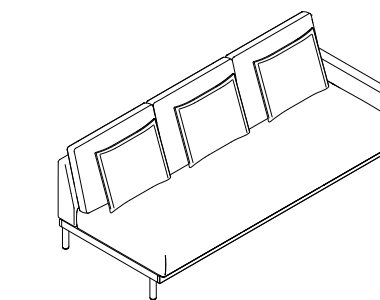

DIMENSIONS. SILENCE OUTDOOR.

ARMCHAIR. FAUTEUIL. BUTACA.

SILOB79
79 x 88 H80
31.10" x 34.65" H31.50"

SOFA. CANAPÉ. SOFÁ.

SILOS150
150 x 97 H80
59.06" x 38.19" H31.50"

SILOS220
220 x 97 H80
86.61" x 38.19" H31.50"

SOFA WITH 1 ARM. CANAPÉ AVEC 1 ACCOUDOIR. SOFÁ CON 1 BRAZO.

SILOSI145
145 x 97 H80
57.09" x 38.19" H31.50"
IZQ.

SILOSD145
145 x 97 H80
57.09" x 38.19" H31.50"
DER.

SILOSI215
215 x 97 H80
84.65" x 38.19" H31.50"
IZQ.

SILOSD215
215 x 97 H80
84.65" x 38.19" H31.50"
DER.

CORNER. ANGLE. RINCÓN.

SILOP97
97 x 97 H80
38.19" x 38.19" H31.50"

CHAISE LONGUE

SILOCLI85
85 x 136 H80
33.46" x 53.54" H31.50"
IZQ.

SILOCLD85
85 x 136 H80
33.46" x 53.54" H31.50"
DER.