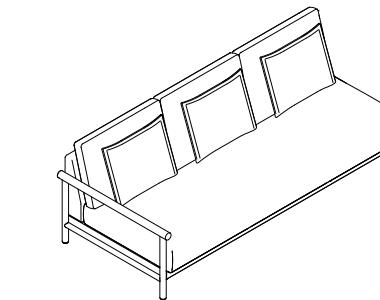

SILOSI215
215 x 97 H80
84.65" x 38.19" H31.50"
IZQ.