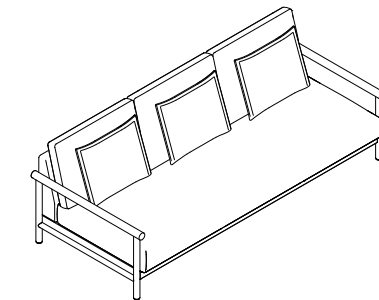

DIMENSIONS. SILENCE OUTDOOR.

ARMCHAIR. FAUTEUIL. BUTACA.

SILOB79
79 x 88 H80
31.10" x 34.65" H31.50"

SOFA. CANAPÉ. SOFÁ.

SILOS150
150 x 97 H80
59.06" x 38.19" H31.50"

SILOS220
220 x 97 H80
86.61" x 38.19" H31.50"

SILOSD215
215 x 97 H80
84.65" x 38.19" H31.50"
DER.

CORNER. ANGLE. RINCÓN.

SILOP97
97 x 97 H80
38.19" x 38.19" H31.50"

CHAISE LONGUE

SILOCLI85
85 x 136 H80
33.46" x 53.54" H31.50"
IZQ.

SILOCLD85
85 x 136 H80
33.46" x 53.54" H31.50"
DER.