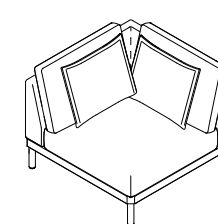

DIMENSIONS. SILENCE OUTDOOR.

ARMCHAIR. FAUTEUIL. BUTACA.

SILOB79
79 x 88 H80
31.10" x 34.65" H31.50"

SOFA. CANAPÉ. SOFÁ.

SILOS150
150 x 97 H80
59.06" x 38.19" H31.50"

SILOS220
220 x 97 H80
86.61" x 38.19" H31.50"

SOFA WITH 1 ARM. CANAPÉ AVEC 1 ACCOUDOIR. SOFÁ CON 1 BRAZO.

SILOSI145
145 x 97 H80
57.09" x 38.19" H31.50"
IZQ.

SILOSD145
145 x 97 H80
57.09" x 38.19" H31.50"
DER.

SILOSI215
215 x 97 H80
84.65" x 38.19" H31.50"
IZQ.

SILOSD215
215 x 97 H80
84.65" x 38.19" H31.50"
DER.

CORNER. ANGLE. RINCÓN.

SILOP97
97 x 97 H80
38.19" x 38.19" H31.50"

CHAISE LONGUE

SILOCLI85
85 x 136 H80
33.46" x 53.54" H31.50"
IZQ.

SILOCLD85
85 x 136 H80
33.46" x 53.54" H31.50"
DER.