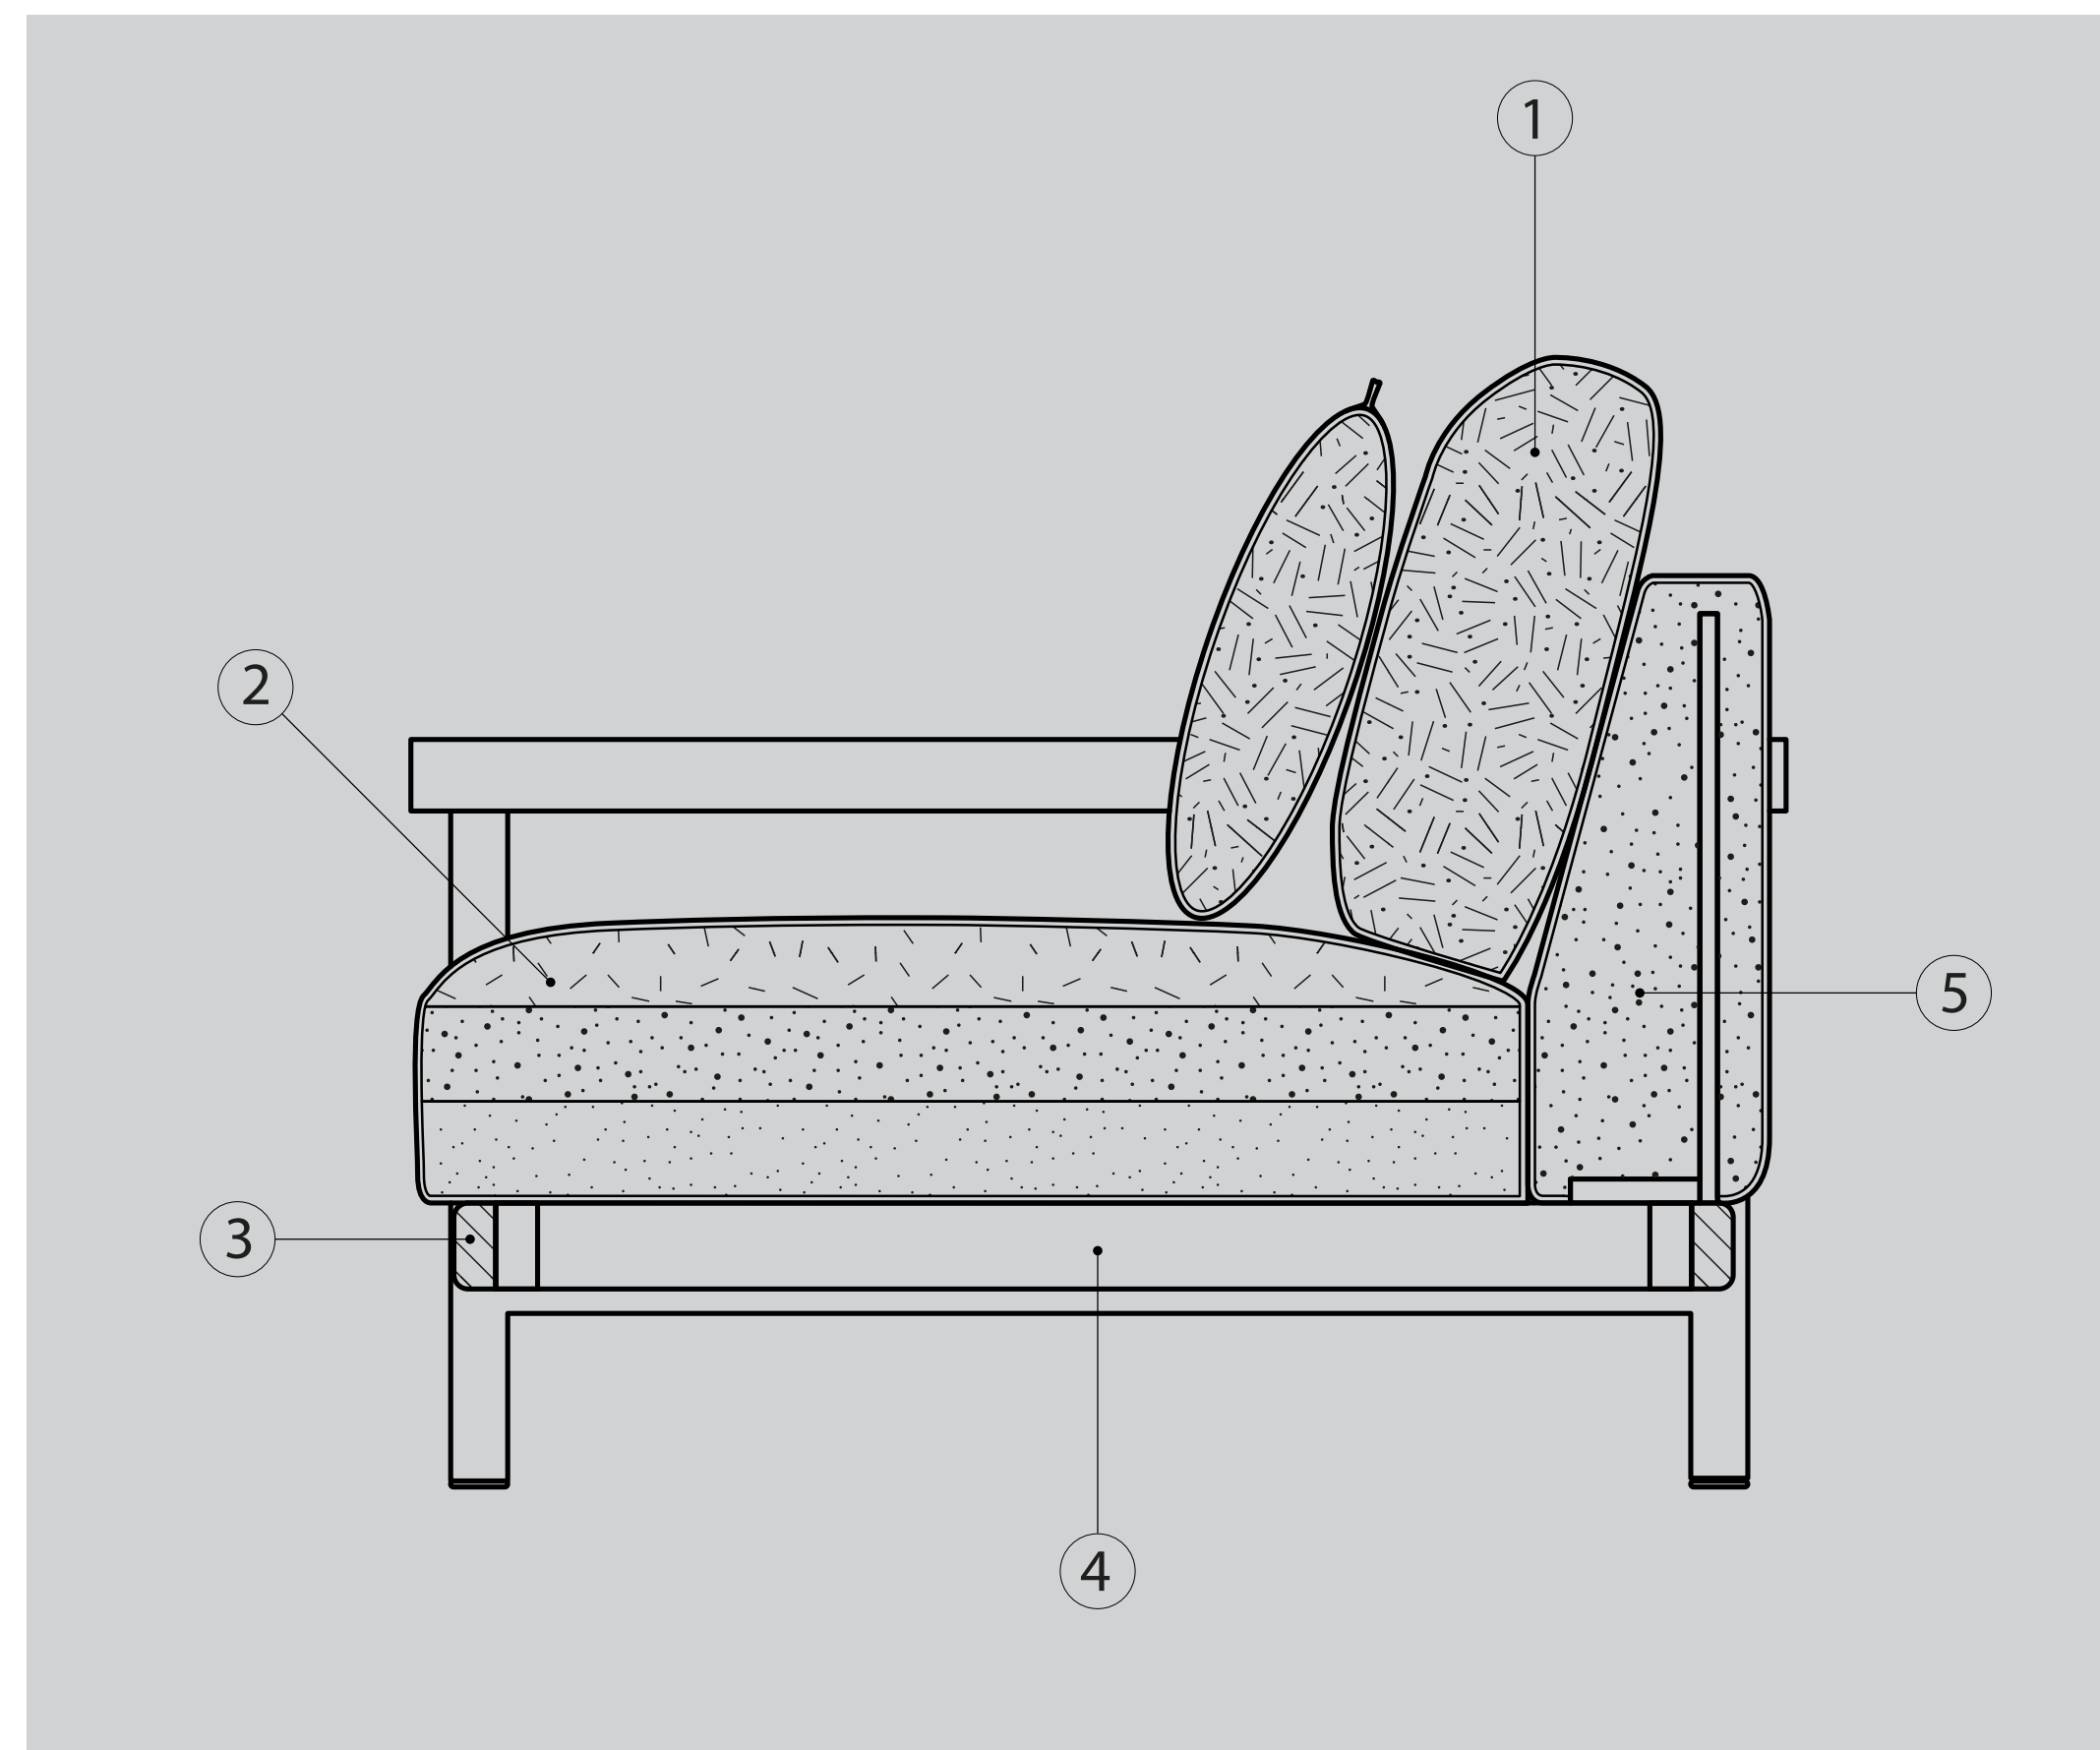

TECHNICAL SPECIFICATIONS.

INNER CONSTRUCTION CONSTRUCTION INTERIEURE CONSTRUCCIÓN INTERIOR

- ① Back cushion in polyester fibre with removable waterproof cover made of polyester with special anti-mould and anti-bacterial treatment.
  Coussins de dossier rembourrés en fibre de polyester, recouverts d'une housse en polyester imperméable bénéficiant d'un traitement anti-moisissure et antibactérien.
  Cojín de respaldo en fibra de poliéster recubierto con una funda de poliéster impermeable, con tratamiento antimoho y antibacterial.
- ② Seat cushion in different polyurethane foam densities with surface padding in polyester fibre with removable waterproof cover made of polyester with special anti-mould and anti-bacterial treatment.
  Coussin d'assise combinant différentes densités de mousse de polyuréthane, avec matelassage extérieur en fibre, recouvert d'une housse en polyester imperméable bénéficiant d'un traitement anti-moisissure et antibactérien.
  Cojín de asiento realizado en distintas densidades de espuma de poliuretano, acolchado en la superficie con fibra de poliéster, recubierto con una funda de poliéster impermeable, con tratamiento antimoho y antibacterial.
- ③ Iroko wood profile.
  Ornement frontal de la structure en bois d'iroko.
  Perfil en madera de iroko.
- ④ Structure made of aluminum finished with polyester powder paint.
  Structure en aluminium revêtue de peinture polyester en poudre.
  Estructura en aluminio recubierta en pintura poliéster en polvo.
- ⑤ Structure made of aluminum finished with polyester powder paint covered with flexible cold shaped polyurethane foam and polyester fibre with waterproof cover made of polyester with special anti-mould and antibacterial treatment.
  Structure en aluminium revêtue de peinture polyester en poudre, recouverte de mousse de polyuréthane souple à froid et fibre de polyester, avec une housse en polyester imperméable bénéficiant d'un traitement anti-moisissure et antibactérien.
  Estructura en aluminio con espuma de poliuretano flexible en frío y fibra de poliéster, recubierta con una funda de poliéster impermeable, con tratamiento antimoho y antibacterial.

FEATURES.

- Removable upholstery covers in technical upholstery suitable for outdoor use.
- Aluminium frame, finished with polyester powder paint covered with cold flexible polyurethane foam and polyester fibre, with waterproof cover made of polyester with special anti-mould and anti-bacterial treatment.
- Front of the frame in iroko.
- Seat cushion made of different densities of polyurethane foam, padded on the surface with polyester fibre. Removable waterproof cover made of polyester with special anti-mould and anti-bacterial treatment.
- Back cushions filled with polyester fibre. Removable waterproof cover made of polyester with special anti-mould and anti-bacterial treatment.
- Aluminium bases finished with polyester powder paint with LDPE stops.

TRAITS.