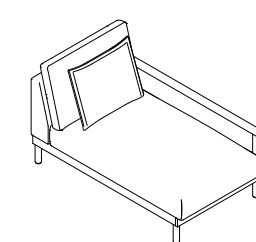

SILOSD215
215 x 97 H80
84.65" x 38.19" H31.50"
DER.

CORNER. ANGLE. RINCÓN.

SILOP97
97 x 97 H80
38.19" x 38.19" H31.50"

CHAISE LONGUE

SILOCLI85
85 x 136 H80
33.46" x 53.54" H31.50"
IZQ.

SILOCLD85
85 x 136 H80
33.46" x 53.54" H31.50"
DER.