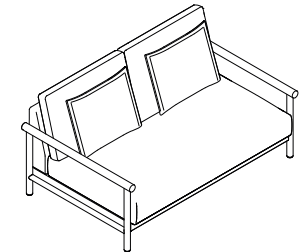

DIMENSIONS. SILENCE OUTDOOR.

ARMCHAIR. FAUTEUIL. BUTACA.

SILOB79
79 x 88 H80
31.10" x 34.65" H31.50"

SOFA. CANAPÉ. SOFÁ.

SILOS150
150 x 97 H80
59.06" x 38.19" H31.50"

SILOS220
220 x 97 H80
86.61" x 38.19" H31.50"