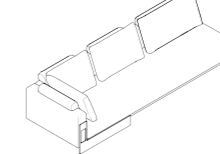

SLERTI303
303 x 103 H83
119.29" x 40.55" H32.68"
IZQ.

Triple corner.
Angle triple.
Rincón triple.