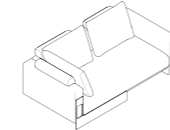

SLERDBD203
203 x 103 H83
79.92" x 40.55" H32.68"
DER.

Double corner with 1 arm.
Angle double avec 1 accoudoir.
Rincón doble con 1 brazo.