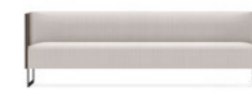

Daily Contract System by Mario Ruiz

Deck Contract System by Mario Ruiz

Depart System by Mario Ruiz

Summ System by Mario Ruiz

Depart Power Modules by Mario Ruiz

SOFAS. CANAPÉS. SOFÁS.

Daily Contract by Mario Ruiz